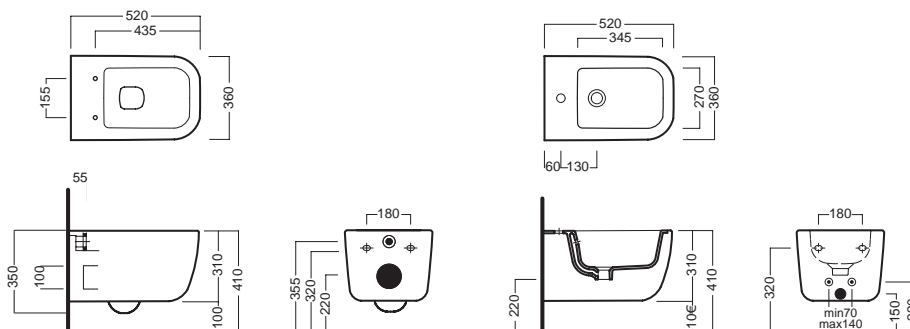

DISEGNO TECNICO TECHNICAL DESIGN